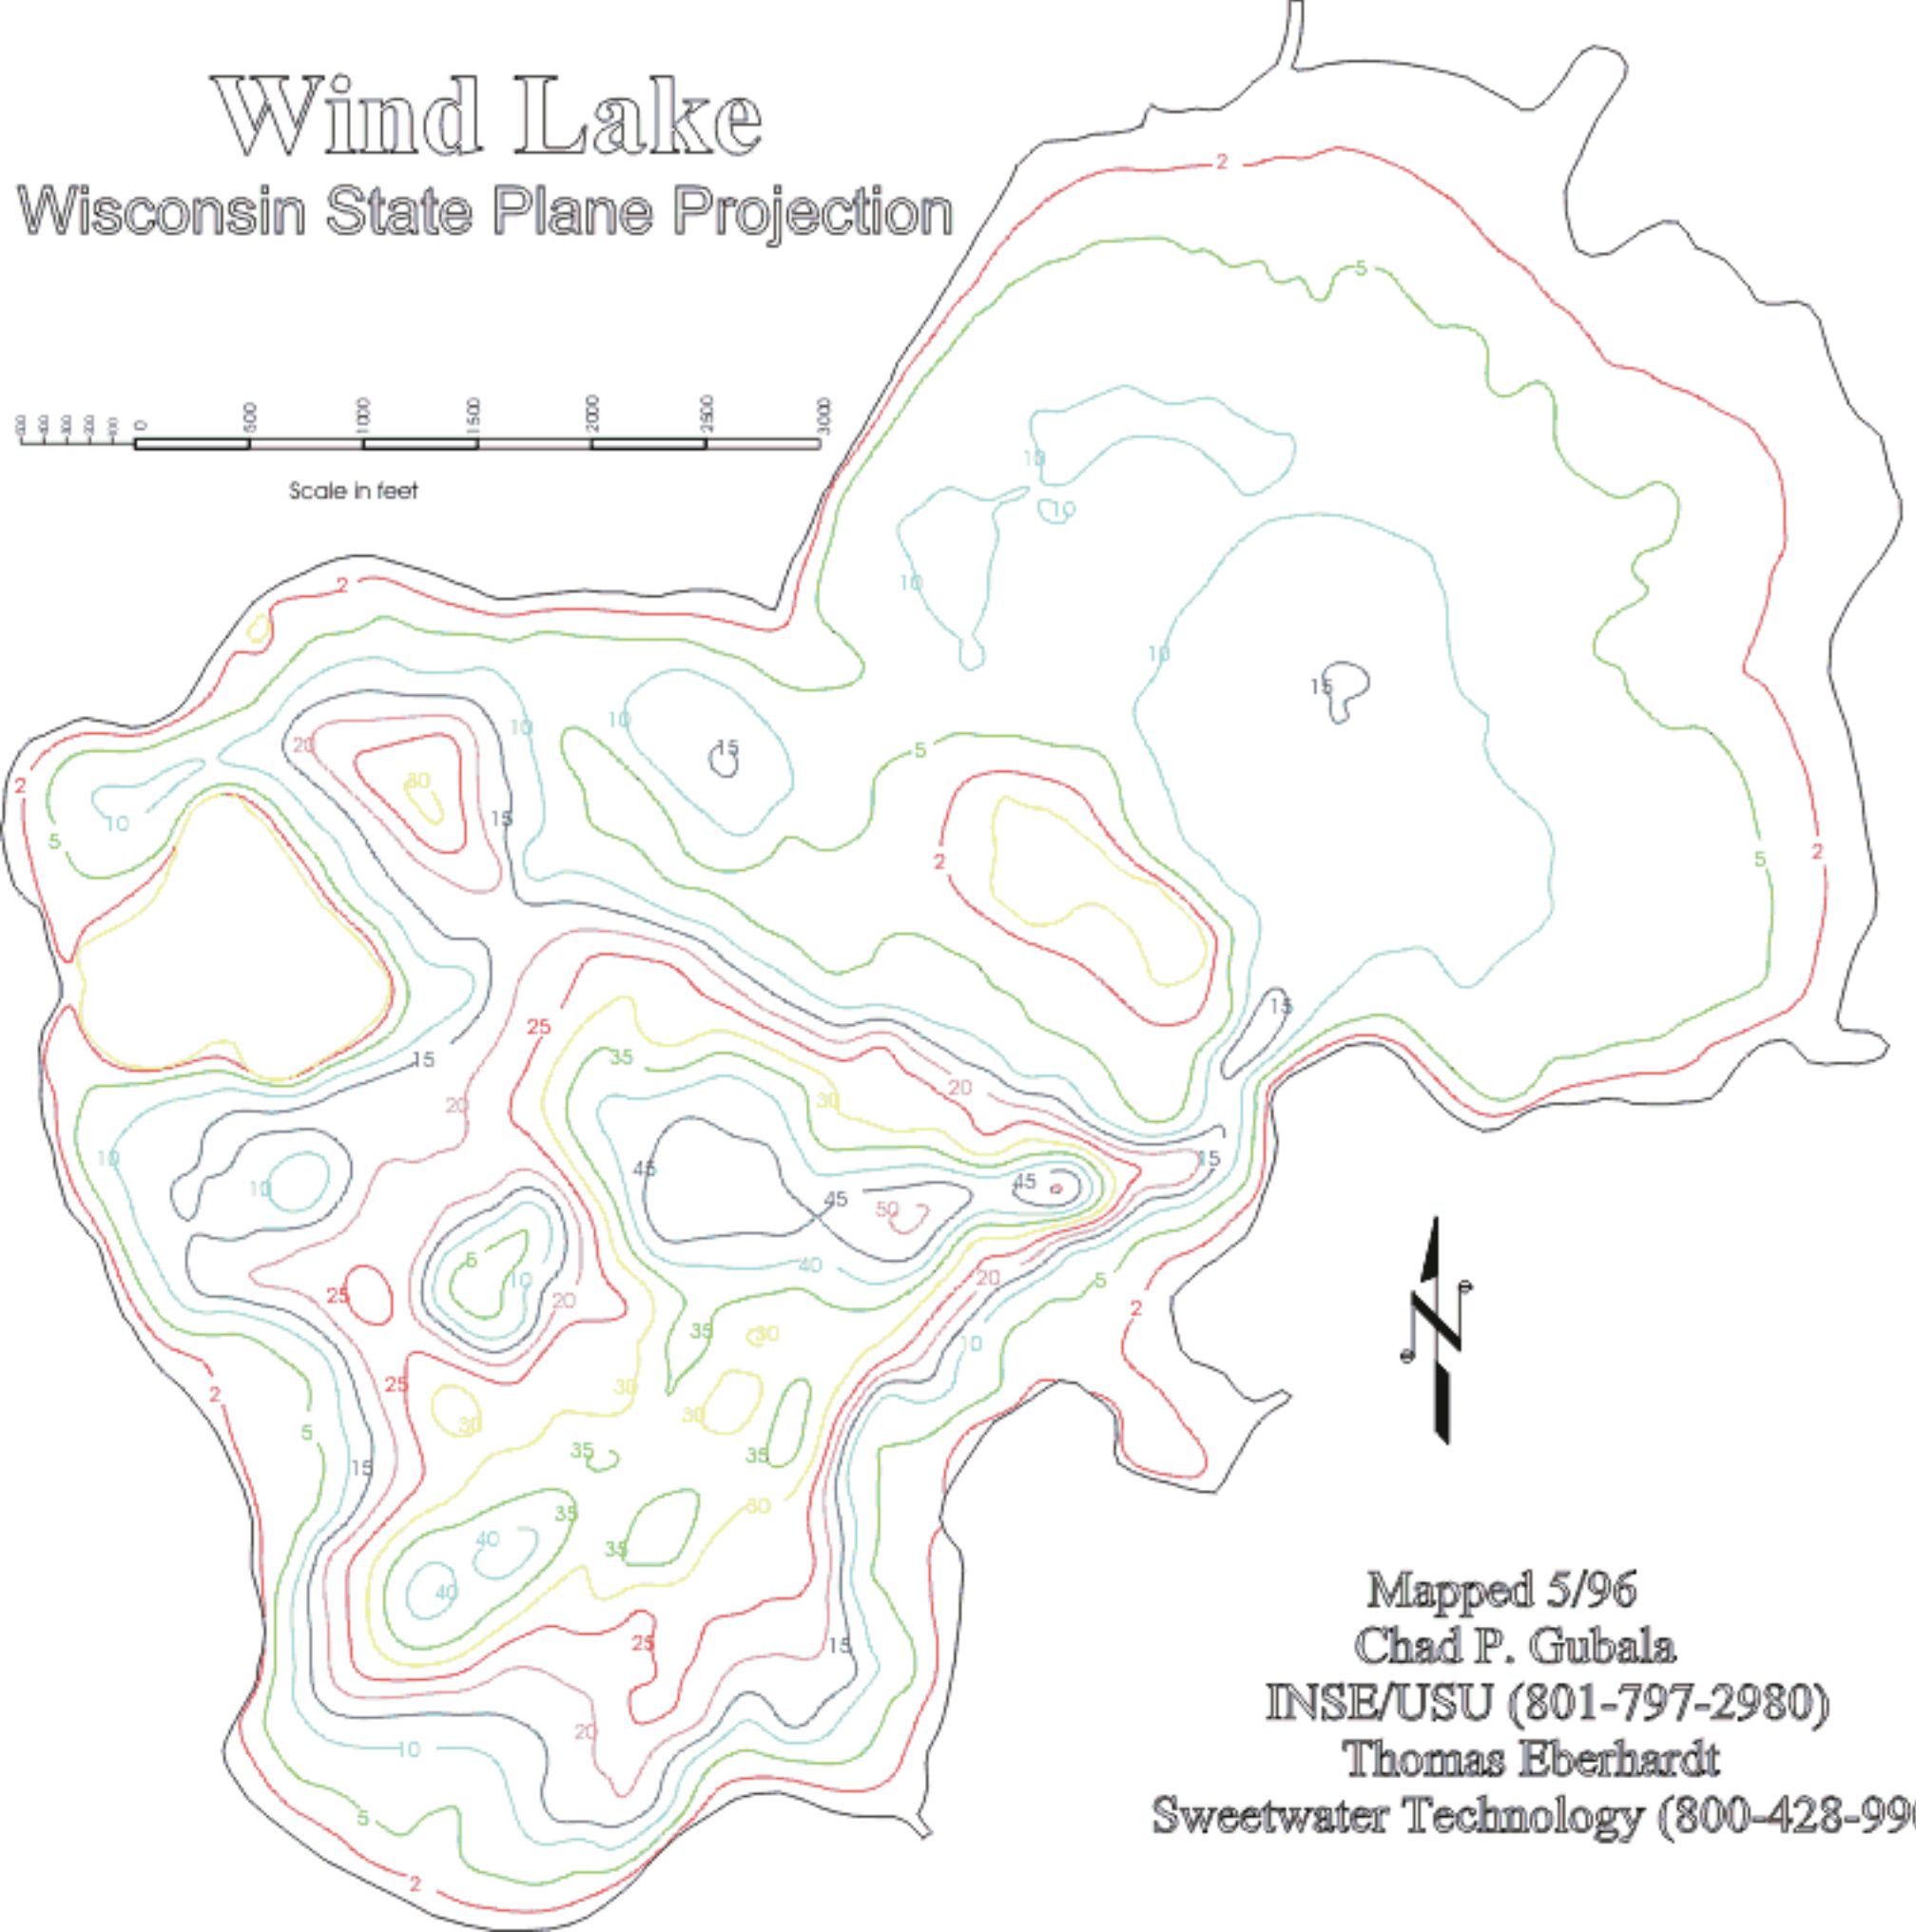

Wind Lake

Wisconsin State Plane Projection

Mapped 5/96
Chad P. Gubala
INSE/USU (801-797-2980)
Thomas Eberhardt
Sweetwater Technology (800-428-9900)